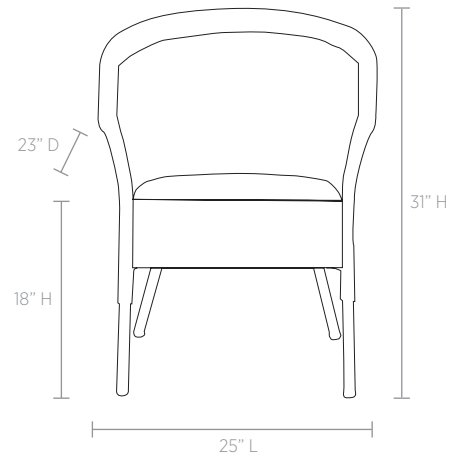

ALLAN

Whether it's for breakfast on the patio or lemonade on the porch, sitting in our round-backed Allan chair will make any seated outdoor activity comfy and chic.

MATERIAL(S)

Faux Rattan

DIMENSIONS

Overall Height: 31"

Overall Length: 25"

Overall Depth: 23"

Seat Height: 18"

Arm Height: 26"

Seat Depth: 18"

FINISHES

Gray (shown)

White