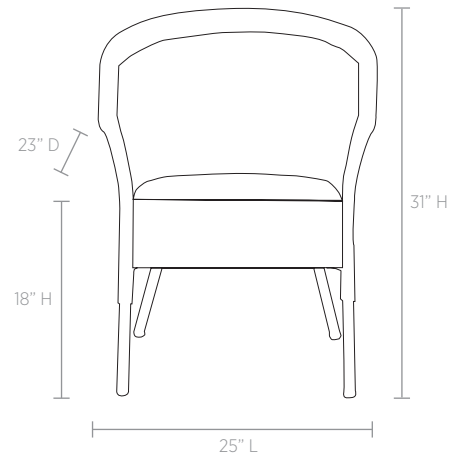

### DIMENSIONS

Overall Height: 31"

Overall Length: 25"

Overall Depth: 23"

Seat Height: 18"

Arm Height: 26"

Seat Depth: 18"