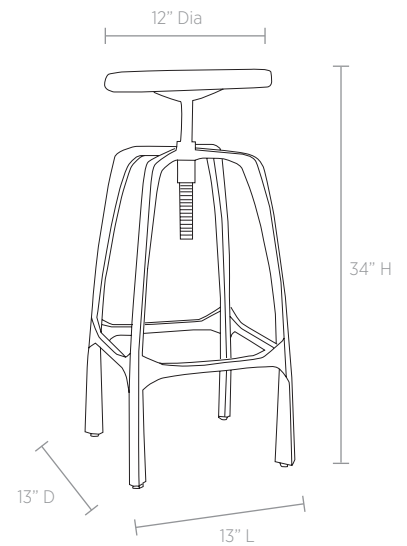

BECKETT BAR STOOL

Our Beckett stool is a sophisticated take on industrial design, like a wonderful vintage find from the workshop of your dreams. The subtly curved lines of its metal base give the piece an updated silhouette. A walnut finish swivel top offers adjustable height and adds a natural touch.

MATERIAL

Iron

DIMENSIONS

Overall Height: 34"

Overall Length: 13"

Overall Depth: 13"

Lowest Adjustable Height: 28"

Seat Diameter: 12"