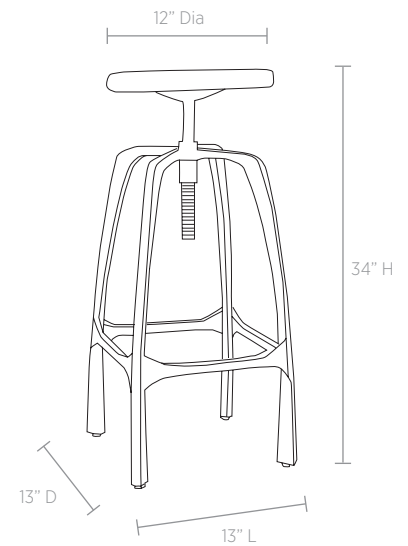

BECKETT BAR STOOL

Our Beckett stool is a sophisticated take on industrial design, like a wonderful vintage find from the workshop of your dreams. The subtly curved lines of its metal base give the piece an updated silhouette. A walnut finish swivel top offers adjustable height and adds a natural touch.

MATERIAL

Iron

DIMENSIONS

Overall Height: 34"

Overall Length: 13"

Overall Depth: 13"

Lowest Adjustable Height: 28"

Seat Diameter: 12"