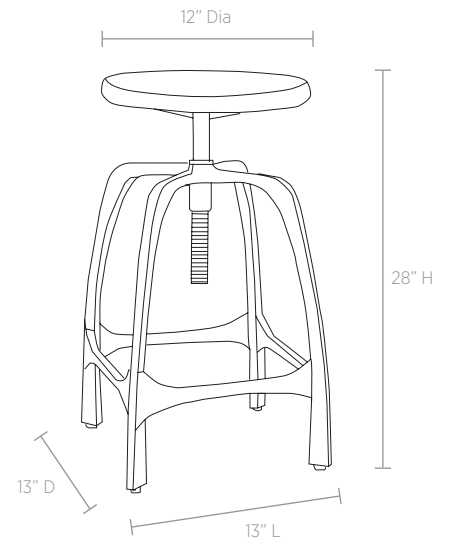

BECKETT COUNTER STOOL

Our Beckett stool is a sophisticated take on industrial design, like a wonderful vintage find from the workshop of your dreams. The subtly curved lines of its metal base give the piece an updated silhouette. A walnut finish swivel top offers adjustable height and adds a natural touch.

MATERIAL

Iron

DIMENSIONS

Overall Height: 28"

Overall Length: 13"

Overall Depth: 13"

Lowest Adjustable Height: 22"

Seat Diameter: 12"