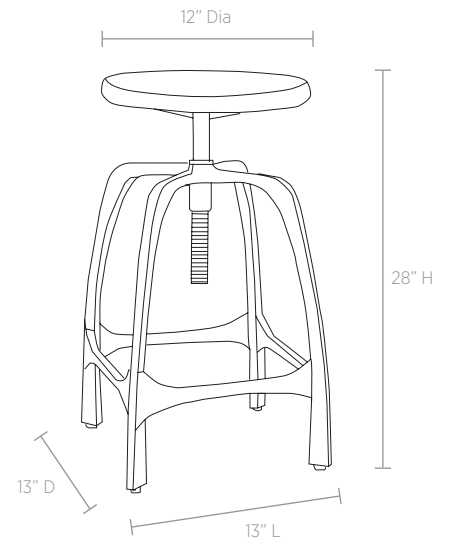

## BECKETT COUNTER STOOL

Our Beckett stool is a sophisticated take on industrial design, like a wonderful vintage find from the workshop of your dreams. The subtly curved lines of its metal base give the piece an updated silhouette. A walnut finish swivel top offers adjustable height and adds a natural touch.

### DIMENSIONS

Overall Height: 28"

Overall Length: 13"

Overall Depth: 13"

Lowest Adjustable Height: 22"

Seat Diameter: 12"