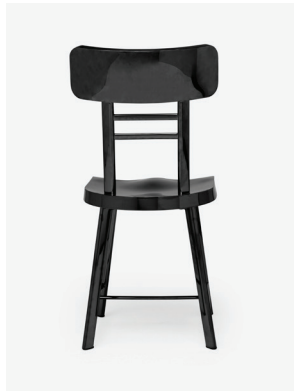

## BISTRO

This gleaming dining chair marries classic design with opulent material. The Bistro's simple silhouette pairs perfectly in polished steel, a strikingly opulent version of your standard desk chair.

### DIMENSIONS

Overall Width: 17"

Overall Depth: 19"

Overall Height: 35"

Seat Depth: 17"

Seat Height: 19"

*This item is handcrafted and may show slight variation in size from one piece to another.*