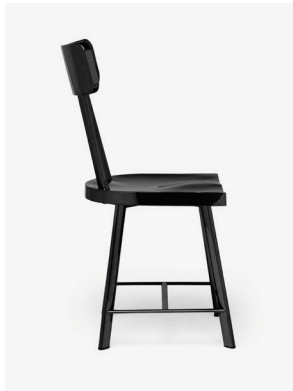

## BISTRO

This gleaming dining chair marries classic design with opulent material. The Bistro's simple silhouette pairs perfectly in polished steel, a strikingly opulent version of your standard desk chair.

### DIMENSIONS

Overall Width: 17"

Overall Depth: 19"

Overall Height: 35"

Seat Depth: 17"

Seat Height: 19"

*This item is handcrafted and may show slight variation in size from one piece to another.*