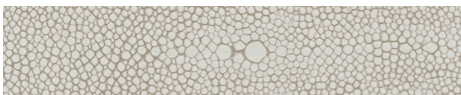

## **CARA OVAL COFFEE TABLE**

Our iconic Cara is a versatile table that draws the eye to its exquisite finish, available in incredibly durable faux shagreen, which lets the natural pattern of the stingray come through in a dramatic fashion. The piece is finished with an antiqued mirror top.

### **MATERIAL**

Realistic Faux Shagreen

### **DIMENSIONS**

48"L x 24"W x 18"H

*This item is handcrafted and may show slight variation in size from one piece to another.*

### **FINISHES**

Cool Gray

Ivory

Sand

Snow (Shown)