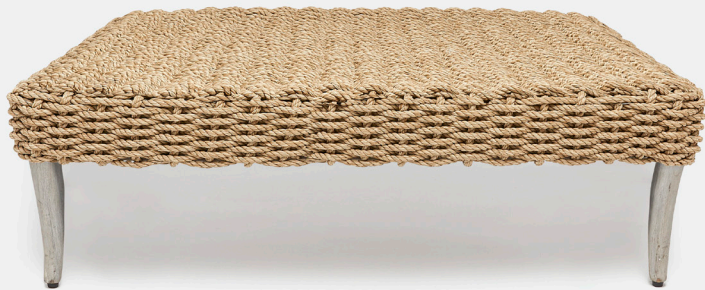

**OUTDOOR
APPROVED**

ARLA COFFEE TABLE

The top is woven from our twisted faux rope; curved teak legs are a refined addition.

MATERIAL

Twisted Faux Rope

DIMENSIONS

52"L x 30"W x 17"H

This item is handcrafted and may show slight variation in size from one piece to another.

FINISH

Natural