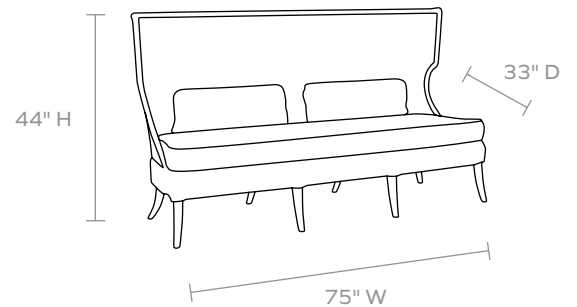

**OUTDOOR
APPROVED**

**BUILD IT
YOUR WAY**
EXPLORE OUR
FABRIC OPTIONS

ARLA SOFA

Pure drama and totally refined!

MATERIAL

Twisted Faux Rope

DIMENSIONS

Overall: 75"W x 33"D x 44"H

Seat Depth: 25"

Seat Height: 19"

Seat Height (without cushion): 15"

Cushion height may vary from 1/2 to 1 inch

UPHOLSTERY INFORMATION

Types of Fabric: Can be upholstered with our outdoor fabric options or COM/COL.

COM YARDAGE REQUIREMENT

Solid: Requires 9 Yards

Pattern: Yardage amount may vary depending on pattern orientation and pattern repeat. Please call for quote.

This item is handcrafted and may show slight variation in size from one piece to another.

In-stock upholstered pieces have a 6 week lead time.

FINISH

Natural

FABRIC WIDTH	FABRIC REPEAT						
	Plain < 1"	1" - 6"	7" - 14"	15" - 20"	21" - 27"	28" - 36"	Full Width Centered
54"	0%	15%	30%	35%	40%	45%	100%