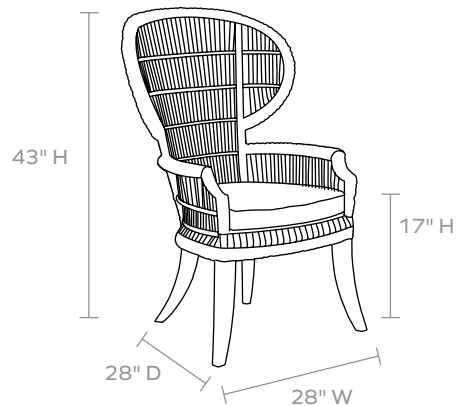

**MATERIAL**

Faux Rattan

**DIMENSIONS**

28"W x 28"D x 43"H

Arm Height: 25"

Seat Depth: 18"

Seat Height: 17"

*Cushion height may vary from 1/2 to 1 inch*

**WEIGHT**

19 lbs

*This item is handcrafted and may show slight variation in size from one piece to another.*

*In-stock upholstered pieces have a 6 week lead time.*

**FINISHES**

Brown

White

Aged Natural

FABRIC WIDTH	FABRIC REPEAT						
	Plain < 1"	1" - 6"	7" - 14"	15" - 20"	21" - 27"	28" - 36"	Full Width Centered
54"	0%	15%	30%	35%	40%	45%	100%