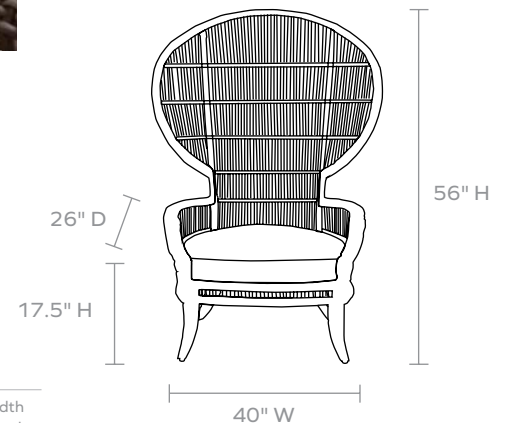

MATERIAL

Faux Rattan

DIMENSIONS

40"W x 26"D x 56"H

Arm Height: 23"

Seat Depth: 24"

Seat Height: 17.5"

Seat Height (without cushion): 13"

Cushion height may vary from 1/2 to 1 inch

UPHOLSTERY INFORMATION

Types of Fabric: Can be upholstered with our outdoor fabric options or COM/COL.

COM YARDAGE REQUIREMENT

Solid: Requires 2.5 Yards

Pattern: Yardage amount may vary depending on pattern orientation and pattern repeat. Please call for quote.

WEIGHT

28 lbs

This item is handcrafted and may show slight variation in size from one piece to another.

In-stock upholstered pieces have a 6 week lead time.

FINISHES

Aged Natural

Brown

White

FABRIC WIDTH

FABRIC REPEAT

FABRIC WIDTH	Plain < 1"	1" - 6"	7" - 14"	15" - 20"	21" - 27"	28" - 36"	Full Width Centered
54"	0%	15%	30%	35%	40%	45%	100%