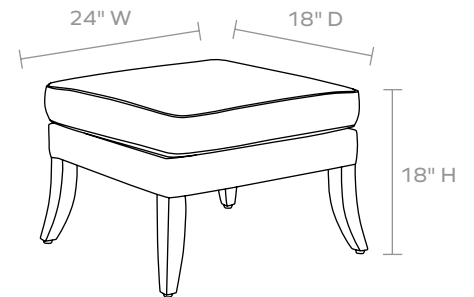

In-stock upholstered pieces have a 6 week lead time.

FINISHES

Brown

White

FABRIC WIDTH	FABRIC REPEAT						
	Plain < 1"	1" - 6"	7" - 14"	15" - 20"	21" - 27"	28" - 36"	Full Width Centered
54"	0%	15%	30%	35%	40%	45%	100%