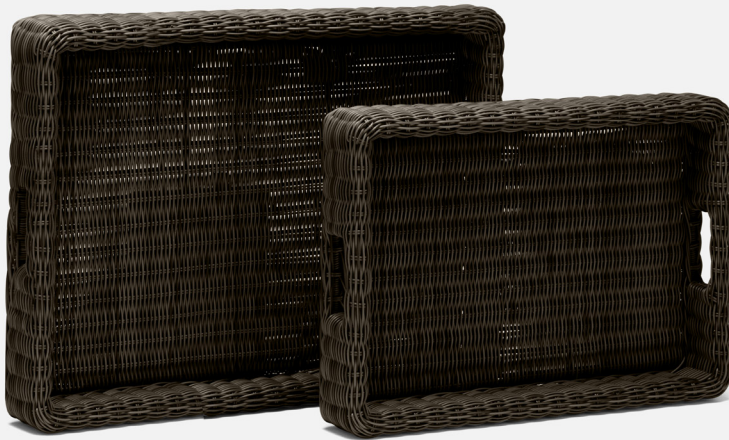

**OUTDOOR
APPROVED**

AVANI TRAY SET

Our new Avani collection takes the timeless basketweave serving tray and makes it even more adaptable to contemporary hospitality. The Avani is handmade in all-weather faux wicker, nestable sizes, and perfectly neutral finishes.

MATERIAL

Faux Wicker

DIMENSIONS

A. 20.5"L x 14.5"W x 3.5"H

B. 26"L x 20.5"W x 3.5"H

SOLD AS

Set of 2

WEIGHT

TBD

FINISHES

Chestnut

Graywashed

White