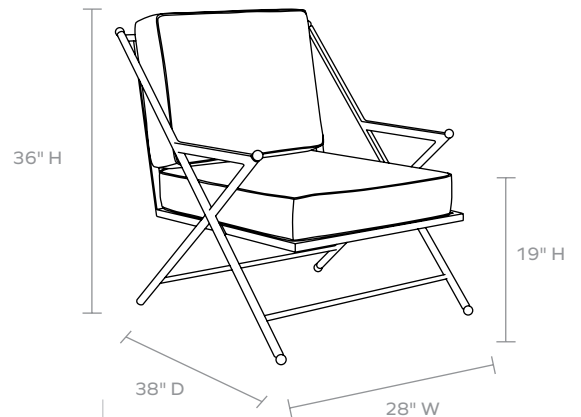

MATERIAL
Metal

DIMENSIONS
Overall: 28"W x 33"D x 36"H
Arm Height: 25"
Seat Depth: 20"
Seat Height: 19"
Seat Height (without cushion): 17"
Cushion height may vary from 1/2 to 1 inch

UPHOLSTERY INFORMATION
Types of Fabric: Can be upholstered with our outdoor fabric options or COM/COL.

COM YARDAGE REQUIREMENT
Solid: Requires 4 Yards
Pattern: Yardage amount may vary depending on pattern orientation and pattern repeat. Please call for quote.

WEIGHT
41 lbs

This item is handcrafted and may show slight variation in size from one piece to another.

FINISH

Ash Gray

FABRIC WIDTH	FABRIC REPEAT						
	Plain < 1"	1" - 6"	7" - 14"	15" - 20"	21" - 27"	28" - 36"	Full Width Centered
54"	0%	15%	30%	35%	40%	45%	100%