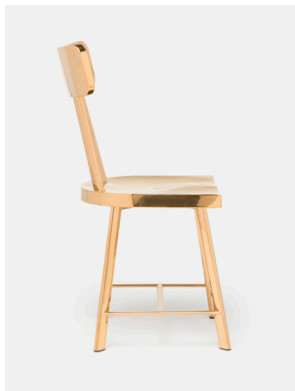

BISTRO

This gleaming dining chair marries classic design with opulent material. The Bistro's simple silhouette pairs perfectly in polished steel, a strikingly opulent version of your standard desk chair.

MATERIAL

Steel

DIMENSIONS

17"W x 19"D x 35"H

Seat Depth: 17"

Seat Height: 19"

This item is handcrafted and may show slight variation in size from one piece to another.

FINISHES