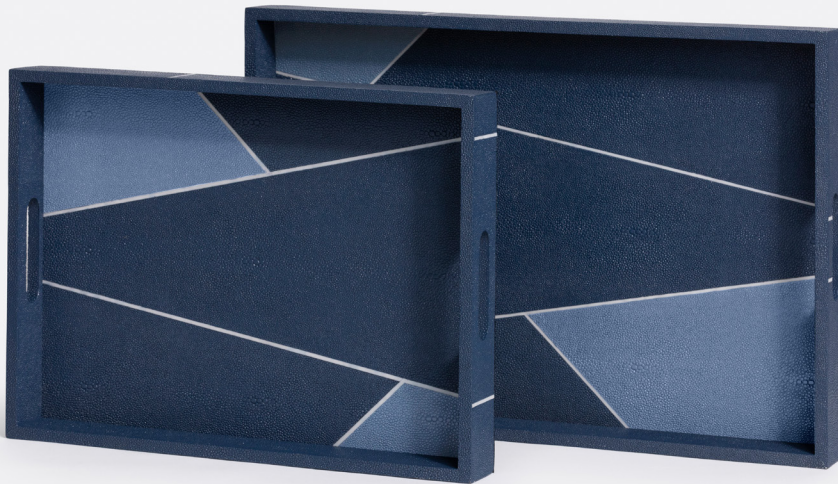

BRECK TRAY SET

Inspired by classic Art Deco design, we mixed multiple colors of our one-of-a-kind faux shagreen with a faux bone trim. Our attention to detail and thoughtful proportions create a statement making tray set in the Breck.

MATERIAL

Realistic Faux Shagreen

DIMENSIONS

A. 16"L x 12"W x 2"H

B. 20"L x 14"W x 2"H

SOLD AS

Set of 2

FINISHES