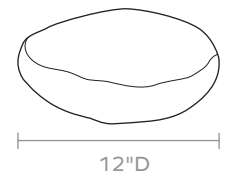

## **BROCK**

Boulder-shaped wall décor with multi-layered hand finishing.

**MATERIAL**

Leafed Resin

**DIMENSIONS**

12"D, 16"D, 21"D, 26"D

**SOLD AS**

Individual