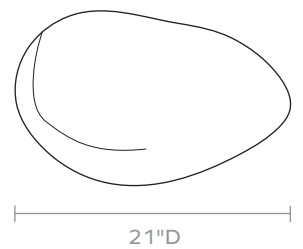

## **BROCK**

Boulder-shaped wall décor with multi-layered hand finishing.

**MATERIAL**

Leafed Resin

**DIMENSIONS**

12"D, 16"D, 21"D, 26"D

**SOLD AS**

Individual