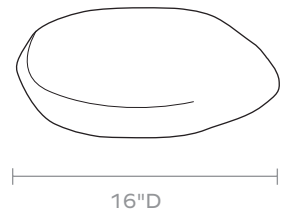

## **BROCK**

Boulder-shaped wall décor with multi-layered hand finishing.

**MATERIAL**

Leafed Resin

**DIMENSIONS**

12"D, 16"D, 21"D, 26"D

**SOLD AS**

Individual