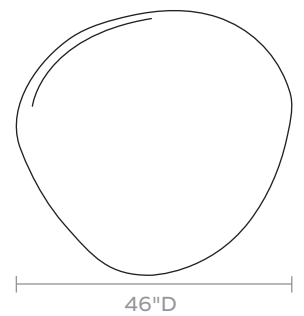

## **BROCK**

Boulder-shaped wall décor with multi-layered hand finishing.

**MATERIAL**

Leafed Resin

**DIMENSIONS**

12"D, 16"D, 21"D, 26"D

**SOLD AS**

Individual