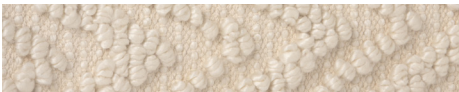

FINISH

White