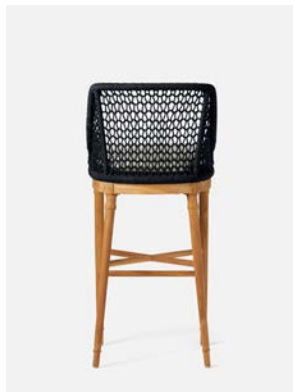

**OUTDOOR
APPROVED**

**BUILD IT
YOUR WAY**
EXPLORE OUR
FABRIC OPTIONS

CHADWICK BAR STOOL

Delicately woven performance rope in eye-catching colors paired with natural, all-weather teak—our new Chadwick’s a stunner—not to mention blissfully comfortable.

MATERIAL

Performance Rope/Natural Teak

DIMENSIONS

Overall: 19”L x 20”W x 40”H

Seat Depth: 16”

Seat Height: 30”

Footrest Height: 12”

Cushion height may vary from 1/2 to 1 inch

UPHOLSTERY INFORMATION

Types of Fabric: Can be upholstered with our outdoor fabric options or COM/COL.

COM YARDAGE REQUIREMENT

Solid: Requires 1 Yards

Pattern: Yardage amount may vary depending on pattern orientation and pattern repeat. Please call for quote.

WEIGHT

lbs

This item is handcrafted and may show slight variation in size from one piece to another.

In-stock upholstered pieces have a 6 week lead time.

*Not suitable for freezing temperatures

FINISH

FABRIC WIDTH	FABRIC REPEAT						
	Plain < 1"	1" - 6"	7" - 14"	15" - 20"	21" - 27"	28" - 36"	Full Width Centered
54"	0%	15%	30%	35%	40%	45%	100%