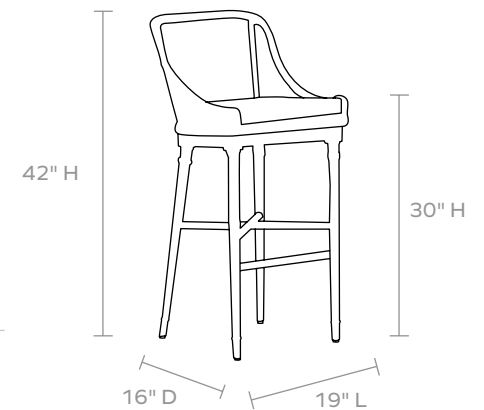

FABRIC WIDTH	FABRIC REPEAT						
	Plain < 1"	1" - 6"	7" - 14"	15" - 20"	21" - 27"	28" - 36"	Full Width Centered
54"	0%	15%	30%	35%	40%	45%	100%