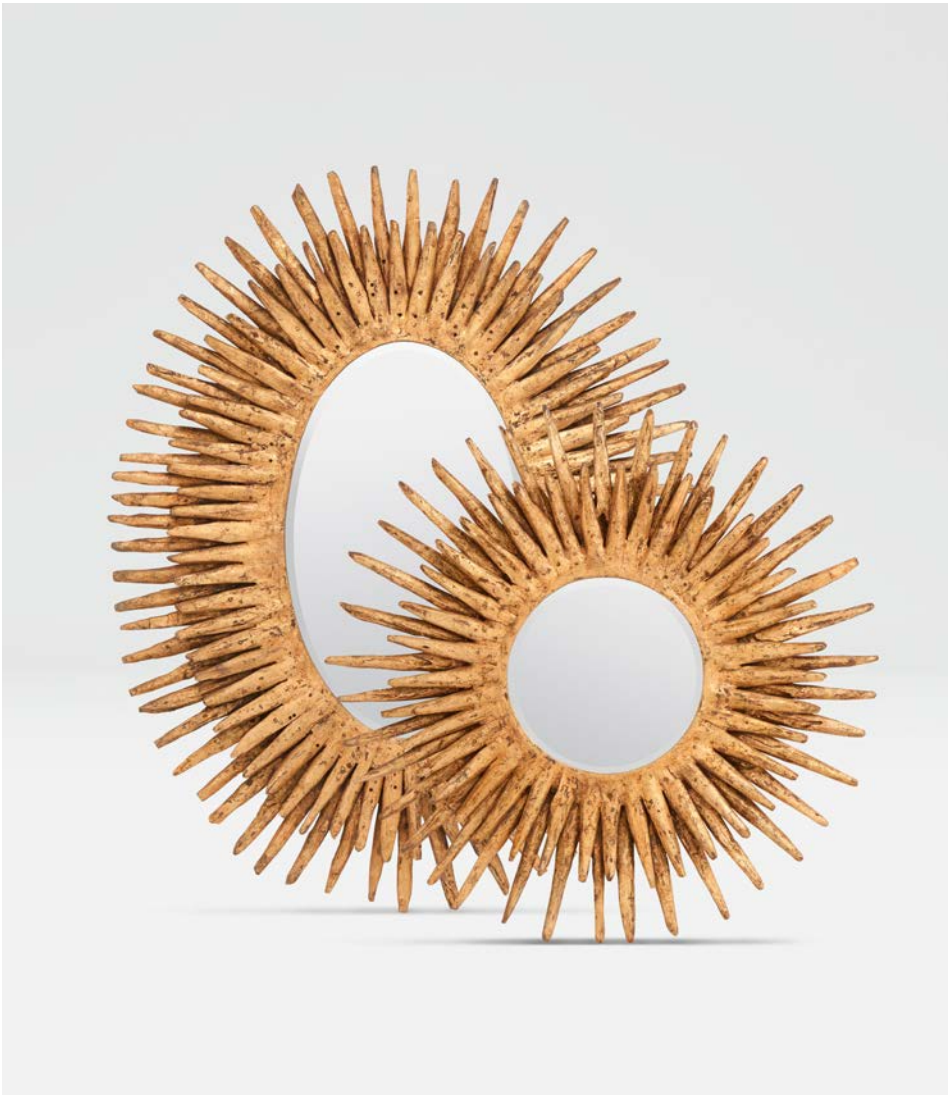

DONATELLA

This statement piece perfectly marries nature and glamour when the layered teak rays of our Donatella are coated in gold or silver. Keep it wholly organic with unfinished wood. This unexpected sunburst is available in round and oval.

MATERIAL

Wood*

DIMENSIONS

A. 41"D
 B. 45"W x 57"H
 Outer Profile: 2"

REFLECTION AREA

A. 15"D
 B. 18"W x 30"H

TYPE OF HARDWARE

D Ring

HANGING ORIENTATION

Portrait/Landscape

WEIGHT

A. 32 lbs
 B. 60 lbs

MIRROR TYPE

Beveled

**Natural variations in this material may occur.*

FINISHES