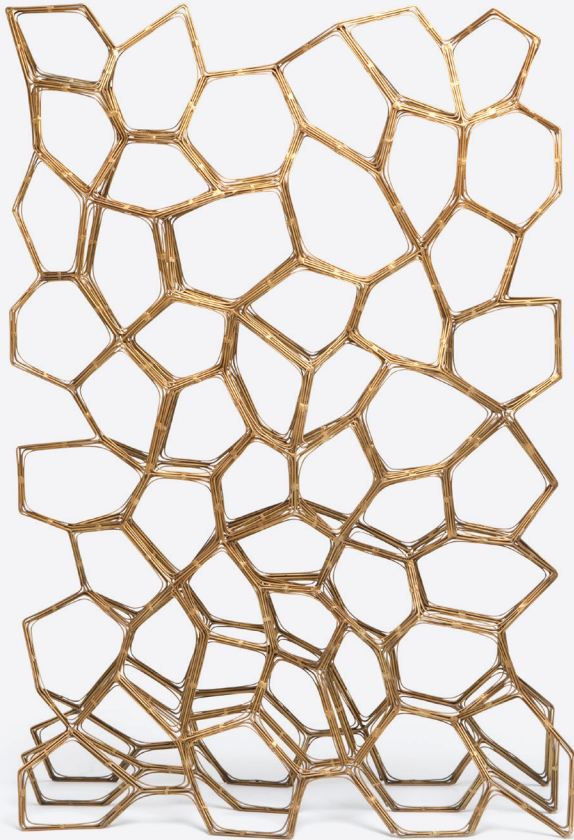

EFRAIN

Our eye-catching Efrain is a true work of art—an attention grabbing room divider. Fashioned from individual wires that are bent to create organic hexagonal and pentagonal shapes, the forms curve in and out, creating depth and movement; the pieces are coarsely welded together and the Efrain's visible welding provide provocative imperfections.

MATERIAL

Iron

DIMENSIONS

48"L x 6"W x 72"H

This item is handcrafted and may show slight variation in size from one piece to another.

FINISHES

Aged Brass