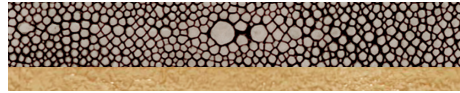

ELLERY

Our extremely portable Ellery is the perfect table for simple couch-side convenience. A minimal metal base is topped with a faux shagreen panel and handle; use it for drinks, to hold a laptop while working, or to keep anything you need within arm's reach.

MATERIALS

Realistic Faux Shagreen/Steel

DIMENSIONS

13"L x 9"W x 30"H

This item is handcrafted and may show slight variation in size from one piece to another.

FINISHES

Cool Gray/Texturized Silver

Dark Mushroom/Textured Gold

Blanc/Textured Silver

Sand/Textured Gold

Navy/Textured Gold