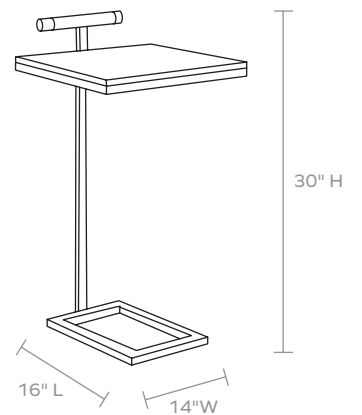

ELLERY LAPTOP TABLE

Our extremely portable Ellery is the perfect table for simple couch-side convenience. A minimal metal base is topped with a faux shagreen panel and handle; use it for drinks, to hold a laptop while working, or to keep anything you need within arm's reach.

MATERIALS

Realistic Faux Shagreen/Steel

DIMENSIONS

16"L x 14"W x 30"H

Clearance: 25.25"

FREE FLOATING

Yes

WEIGHT

22 lbs

**This item is handcrafted and may show slight variation in size from one piece to another.

FINISHES