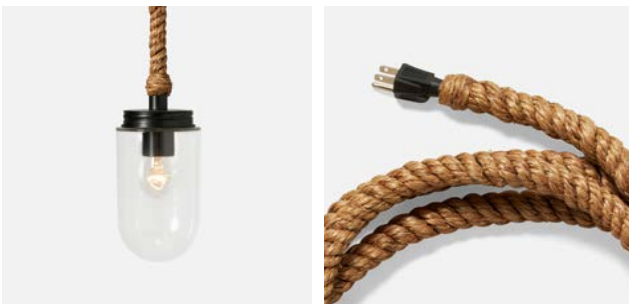

EVANDER

This birdcage-inspired chandelier, on a braided abaca rope pendant, has airy rattan slats that let light shine through and showcase the material's natural beauty. Each chandelier comes with Abaca rope cord and plug.

MATERIALS

Faux Rattan

DIMENSIONS

24"D x 28"H

NUMBER OF BULBS

1 Light

BULB TYPE

Type A Incandescent, 60 Watt max.

UL/CUL CERTIFIED

Yes /Yes

CORD COLOR

Natural

CORD LENGTH

12ft - 144"/24ft - 288"

Installed Cord Length: 11ft - 132"/ 23ft - 276"

WEIGHT

lbs

FINISHES

Chestnut

Graywashed

Graywashed

White