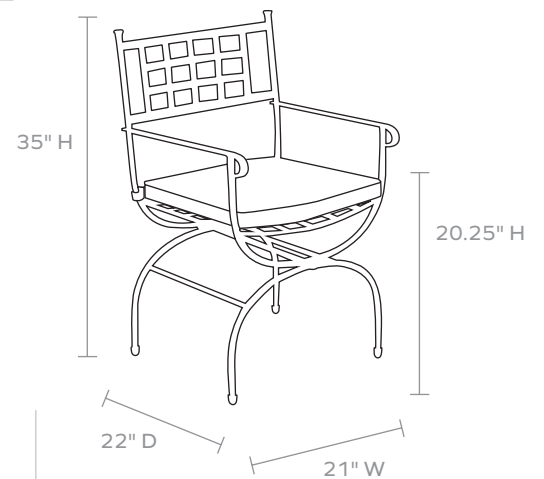

Arm Height: 25.5"

Seat Depth: 17.5"

Seat Height (with cushion): 20.25"

Seat Height: 16.75"

Cushion height may vary from 1/2 to 1 inch

UPHOLSTERY INFORMATION

Types of Fabric: Can be upholstered with our outdoor fabric options or COM/COL.

In-stock upholstered pieces have a 6 week lead time.

WEIGHT

29 lbs

This item is handcrafted and may show slight variation in size from one piece to another.

FINISHES

Ash Gray

FABRIC WIDTH	FABRIC REPEAT						
	Plain < 1"	1" - 6"	7" - 14"	15" - 20"	21" - 27"	28" - 36"	Full Width Centered
54"	0%	15%	30%	35%	40%	45%	100%