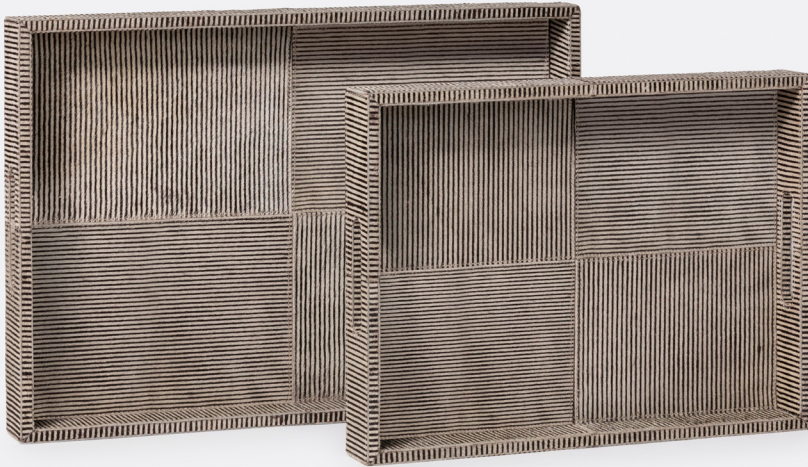

FENMORE

Completely covered in printed hair-on-hide from edge to edge, these striped trays provide a fresh makeover for any surface.

MATERIAL

Hair-On-Hide*

DIMENSIONS

A. 16" L x 12" W x 2" H

B. 20" L x 14" W x 2" H

SOLD AS

Set of 2

**Natural variation to be expected*

FINISHES

Brown Candy Striped