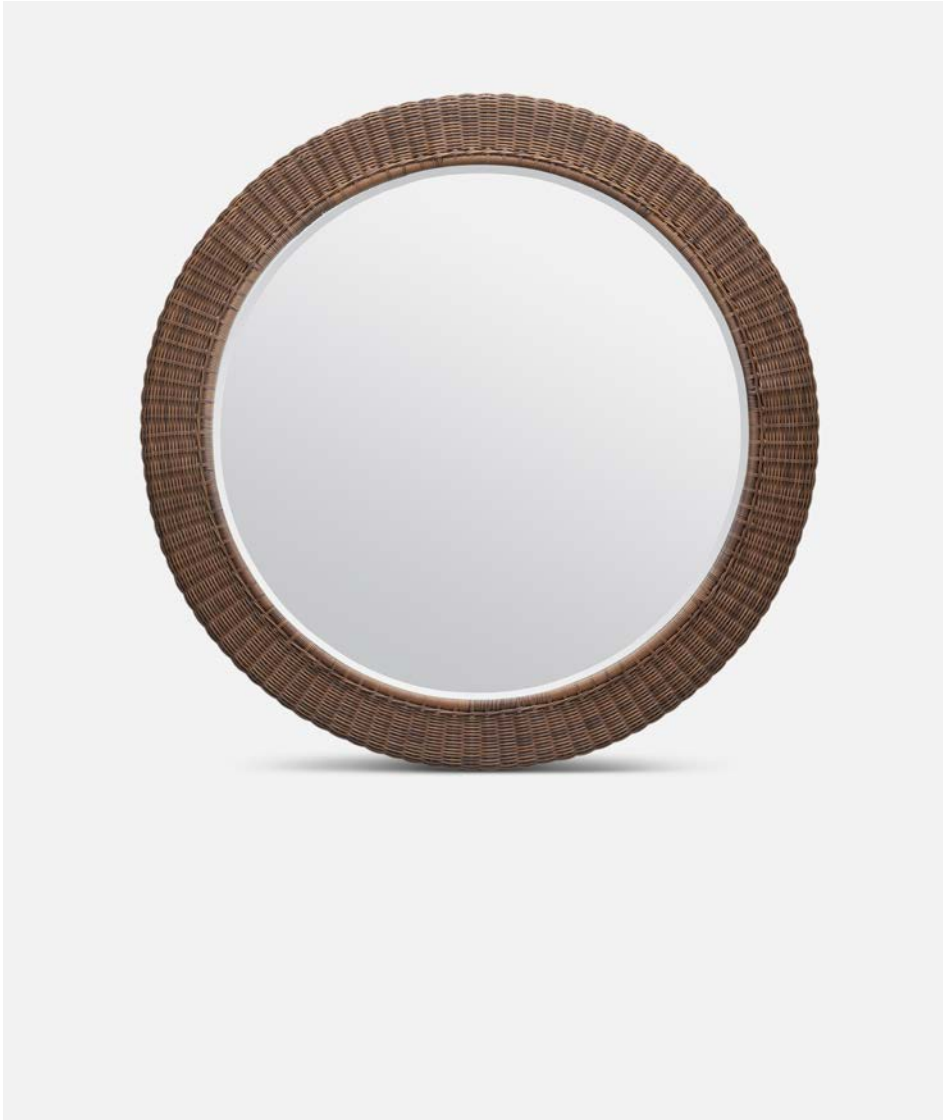

FLANNERY

With generous dimensions and a faux rattan frame, the Flannery is designed to reflect the natural world—and withstand the elements.

MATERIAL

Faux Wicker

DIMENSIONS

- A. 38"D
- B. 44"D

REFLECTION AREA

- A. 30"
- B. 36"

TYPE OF HARDWARE

D Ring

Our mirrors are designed to be hung by a professional, usually by wire. Actual hanging specifics vary on a case by case basis and depend on several variables, including the mirror weight and wall type. Incorrect hanging can result in damage to the mirror or the wall. Made Goods is not responsible for damage due to incorrect hanging of our pieces.

WEIGHT

- A. 22lbs
- B. 22lbs

MIRROR TYPE

Bevel

FINISHES

Chestnut

White