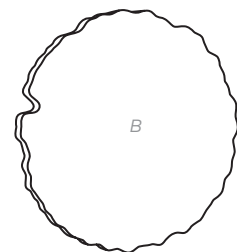

GAINOR

Coral-inspired, with the graphic hint of a floral pattern as well. Our concrete Gainor is sold individually but looks great grouped, whether in a row or as a cluster.

MATERIAL

Concrete*

DIMENSIONS

A. 17" Dia

B. 32" Dia

SOLD

Individually

**Concrete material naturally distresses. Minor cracks and imperfections are to be expected.*

FINISHES

Rustic Bronze

White

A

17" Dia

B

32" Dia