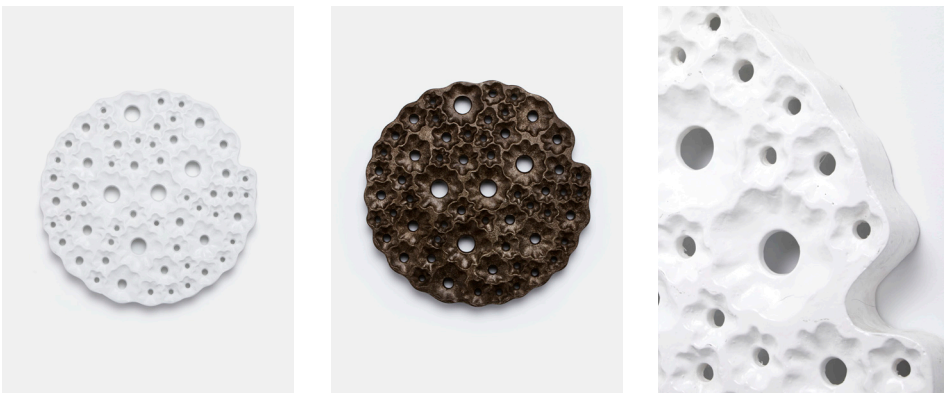

GAINOR

Coral-inspired, with the graphic hint of a floral pattern as well. Our concrete Gainor is sold individually but looks great grouped, whether in a row or as a cluster.

MATERIAL

Concrete*

DIMENSIONS

A. 17" Dia

B. 32" Dia

SOLD

Individually

**Concrete material naturally distresses. Minor cracks and imperfections are to be expected.*

FINISHES

Rustic Bronze

White

A

17" Dia

B

32" Dia