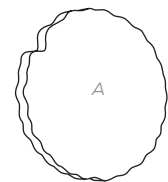

GAINOR

Coral-inspired, with the graphic hint of a floral pattern as well. Our concrete Gainor is sold individually but looks great grouped, whether in a row or as a cluster.

MATERIAL

Concrete*

DIMENSIONS

A. 17" Dia

B. 32" Dia

SOLD

Individually

*Concrete material naturally distresses. Minor cracks and imperfections are to be expected.

FINISHES

A

17" Dia

B

32" Dia