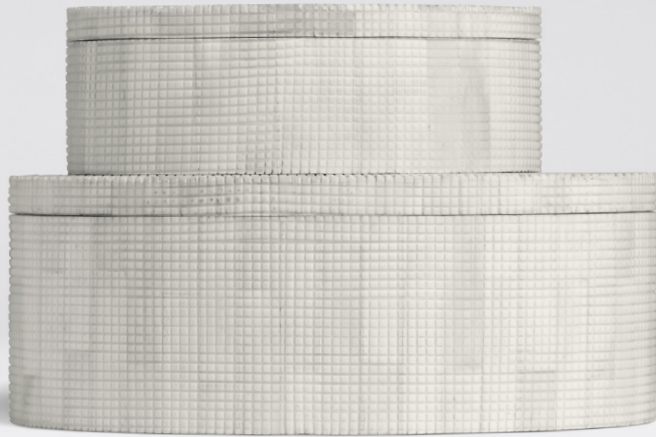

**OUTDOOR
APPROVED**

GALA

Carved bone box in oval shape.

MATERIAL

Bone

DIMENSIONS

A. 7" L x 5" W x 2.5" H

B. 9" L x 7" W x 3.5" H

SOLD AS

Set of 2

FINISH

Natural