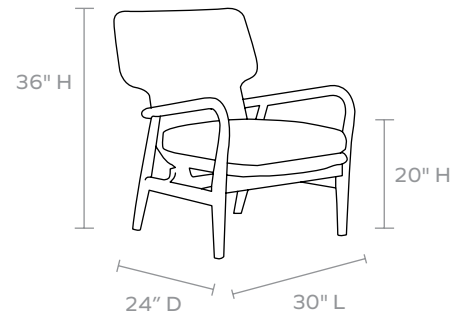

FABRIC WIDTH	FABRIC REPEAT						
54"	Plain < 1"	1" - 6"	7" - 14"	15" - 20"	21" - 27"	28" - 36"	Full Width Centered
	0%	15%	30%	35%	40%	45%	100%