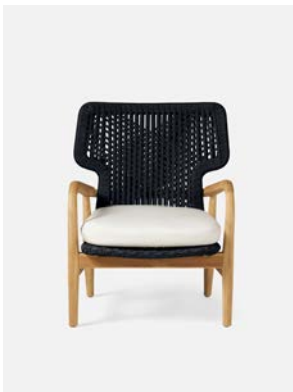

FINISH

Dark Navy/Natural