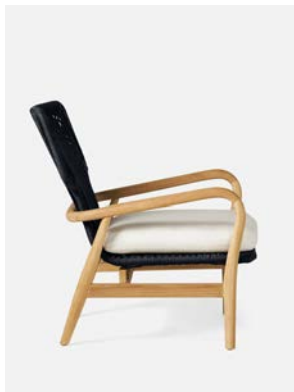

FINISH

Dark Navy/Natural