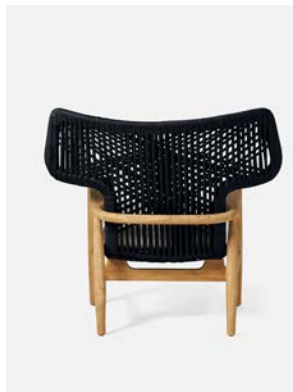

FINISH

Dark Navy/Natural