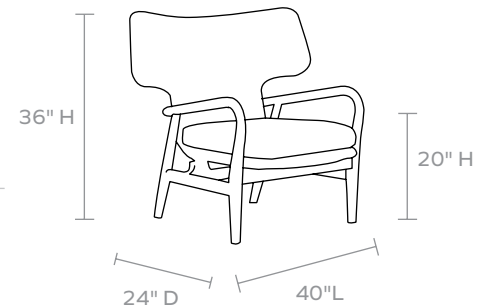

FABRIC WIDTH	FABRIC REPEAT						
54"	Plain < 1"	1" - 6"	7" - 14"	15" - 20"	21" - 27"	28" - 36"	Full Width Centered
	0%	15%	30%	35%	40%	45%	100%