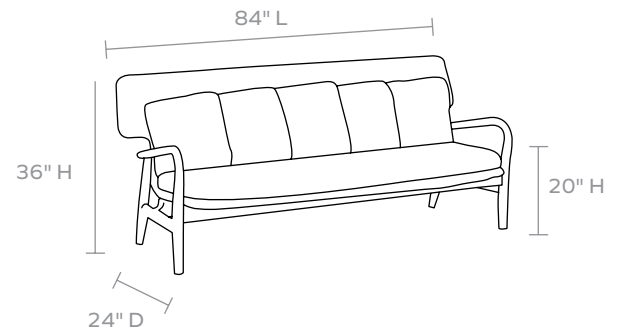

MATERIAL

Performance Rope/Teak

DIMENSIONS

Overall: 84"L x 35"W x 36"H

Arm Height: 29.5

Seat Depth: 24"

Seat Height: 20"

Cushion height may vary from 1/2 to 1 inch

WEIGH

lbs

This item is handcrafted and may show slight variation in size from one piece to another.

In-stock upholstered pieces have a 6 week lead time.

**Not suitable for freezing temperatures*

FINISH

Dark Navy/Natural

FABRIC WIDTH	FABRIC REPEAT						
	Plain < 1"	1" - 6"	7" - 14"	15" - 20"	21" - 27"	28" - 36"	Full Width Centered
54"	0%	15%	30%	35%	40%	45%	100%