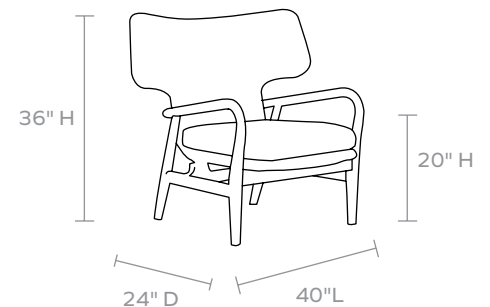

FABRIC WIDTH	FABRIC REPEAT						
54"	Plain < 1"	1" - 6"	7" - 14"	15" - 20"	21" - 27"	28" - 36"	Full Width Centered
	0%	15%	30%	35%	40%	45%	100%