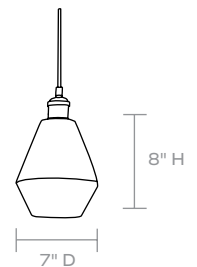

MATERIALS

Translucent Resin

DIMENSIONS

1-Light: 7"D x 60"H

5-Light: 18"D x 60"H

9-Light: 24"D x 60"H

Shade: 7"D x 8"H

NUMBER OF BULBS

Green

Pink

1 Light

5 Lights

18" D

9 Lights

24" D