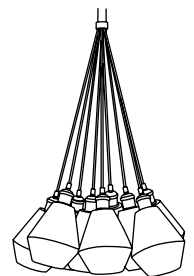

GENESIS

Effortlessly build drama with Genesis—a customizable fixture that can include one, five, or nine pendants. Gem-like Pink, Amber, or Clear translucent shades perfectly complement Antique Silver, Antique Bronze, or Brass hardware.

MATERIALS

Translucent Resin

DIMENSIONS

1-Light: 7"D x 60"H

5-Light: 18"D x 60"H

9-Light: 24"D x 60"H

Shade: 7"D x 8"H

NUMBER OF BULBS

Green

Pink

1 Light

5 Lights

18" D

9 Lights

24" D