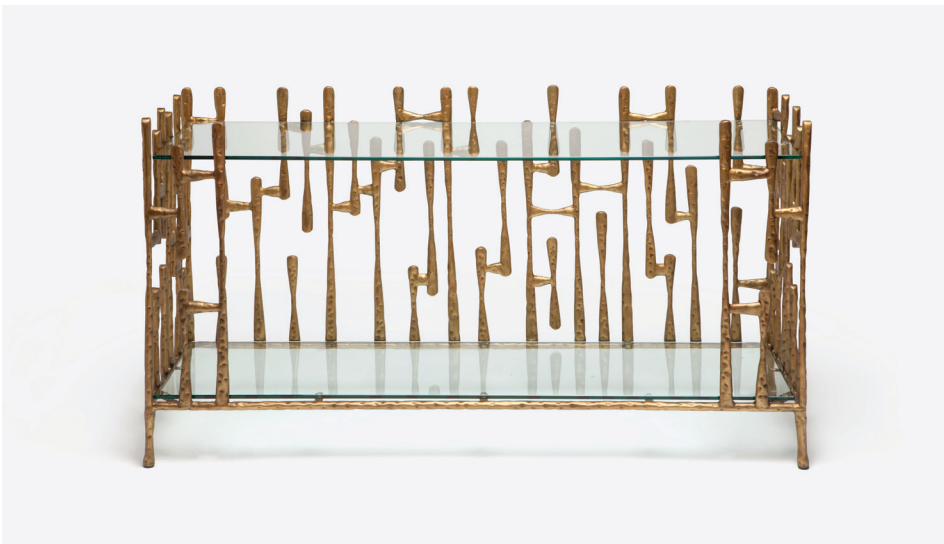

GRANT CONSOLE

Go bold with the surreal silhouette of our aged brass Grant. The statement-making bars wrap slightly around the front for a cage-like feel; glass shelves let the shape pop, like a '60s textile pattern come to life.

MATERIAL

Iron

DIMENSIONS

60"L x 19"W x 32"H

This item is handcrafted and may show slight variation in size from one piece to another.

FINISH

Aged Brass