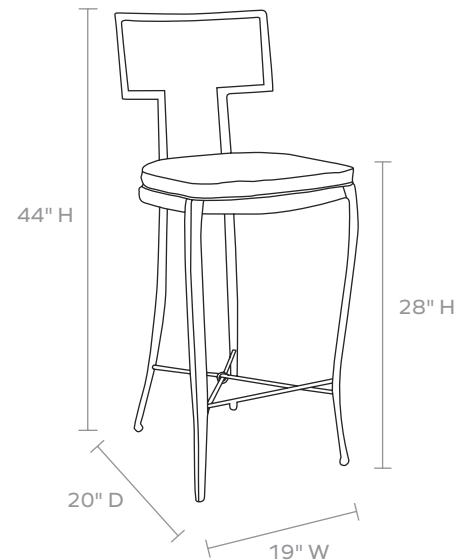

### DIMENSIONS

19"W x 20"D x 44"H

Seat Depth: 17"

Seat Height: 28"

Seat Height (without cushion): 26"

Footrest Height: 10"

*Cushion height may vary from 1/2 to 1 inch*

### FABRIC WIDTH