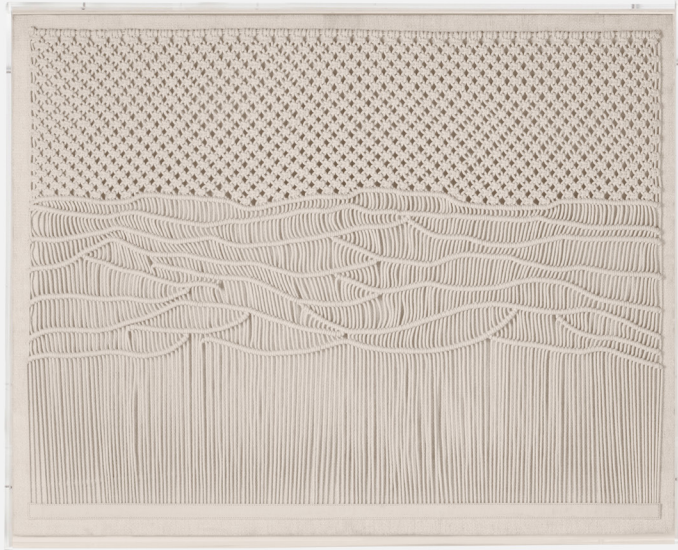

## HANOVI

From meticulously woven macramé to wavy strands of tightly wrapped fabric, Hanovi's handcrafted details are spectacular.

**MATERIAL**

Fabric

**DIMENSIONS**

A. 24"W x 3"D x 24"H

B. 42"W x 3"D x 32"H

**SOLD AS**

Individually

**WEIGHT**

TBD

**FINISHES**

White