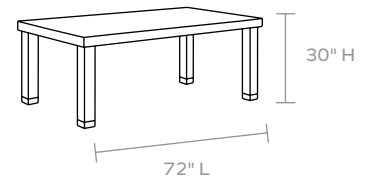

MATERIAL

Faux Horn

DIMENSIONS

- A. 72"L x 40"W x 30"H
- B. 88"L x 40"W x 30"H
- C. 110"L x 40"W x 30"H

LEG CLEARANCE

28.5"

LEG DISTANCE

- A. Front - 62"
Side - 30"
- B. Front - 78"
Side - 30"
- C. Front - 100"
Side - 30"

TABLE SEATS

- A. 6
- B. 8
- C. 10

WEIGHT

- A. 167 lbs
- B. 167 lbs
- C. 250 lbs

This item is handcrafted and may show slight variation in size from one piece to another.

FINISH

Dark