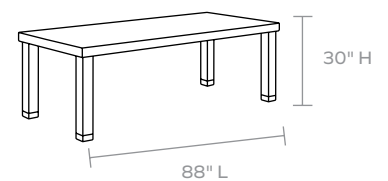

MATERIAL

Faux Horn

DIMENSIONS

- A. 72"L x 40"W x 30"H
- B. 88"L x 40"W x 30"H
- C. 110"L x 40"W x 30"H

LEG CLEARANCE

28.5"

LEG DISTANCE

- A. Front - 62"
Side - 30"
- B. Front - 78"
Side - 30"
- C. Front - 100"
Side - 30"

TABLE SEATS

- A. 6
- B. 8
- C. 10

WEIGHT

- A. 167 lbs
- B. 167 lbs
- C. 250 lbs

This item is handcrafted and may show slight variation in size from one piece to another.

FINISH

Dark