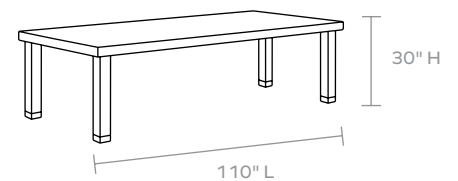

MATERIAL

Faux Horn

DIMENSIONS

- A. 72"L x 40"W x 30"H
- B. 88"L x 40"W x 30"H
- C. 110"L x 40"W x 30"H

LEG CLEARANCE

28.5"

LEG DISTANCE

- A. Front - 62"
Side - 30"
- B. Front - 78"
Side - 30"
- C. Front - 100"
Side - 30"

TABLE SEATS

- A. 6
- B. 8
- C. 10

WEIGHT

- A. 167 lbs
- B. 167 lbs
- C. 250 lbs

This item is handcrafted and may show slight variation in size from one piece to another.

FINISH

Dark