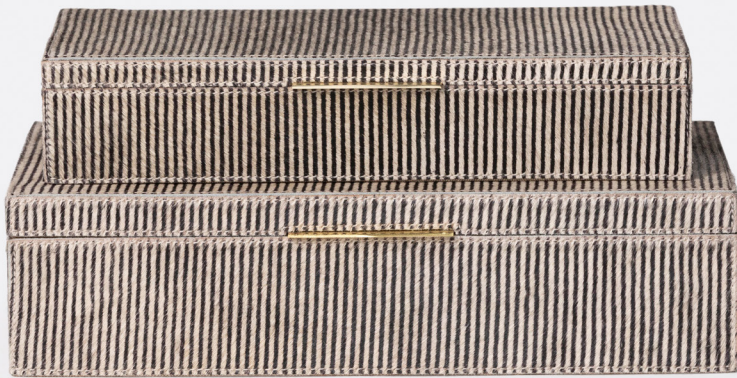

IRWIN

Wide, low-profile boxes in hair-on-hide leather with graphic candy stripes are the perfect way to show your excellent taste.

MATERIAL

Hair-On-Hide*

DIMENSIONS

A. 13"L x 6.5"W x 2.5"H

B. 14.5"L x 8.5"W x 3.5"H

SOLD AS

Set of 2

INTERIOR DETAIL

Oatmeal Chambray

** Natural variation to be expected*

FINISH

Brown Candy Striped