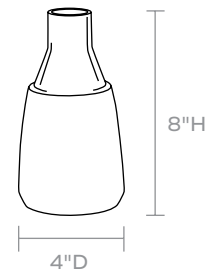

ISABIS

Our Isabis is an opulent marble bottle-shaped vase with a highly polished, tapered golden mouth.

MATERIAL

Marble/Metal

DIMENSIONS

A. 4"D x 8"H

B. 4"D x 9"H

SOLD AS

Multiples of 2

WEIGHT

A. 3.5lbs

B. 5lbs

** Natural variation to be expected.*

This item is handcrafted and may show slight variation in size from one piece to another.

FINISH

Black/Gold

A

B