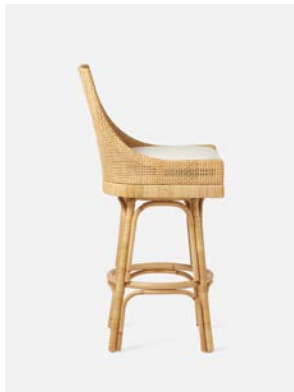

**BUILD IT
YOUR WAY**
EXPLORE OUR
FABRIC OPTIONS

ISLA BAR STOOL

Our new Isla bar and counter stool's sleek wingback frame is casual yet refined in finely woven rattan. Rounded legs and rounded stretchers—both circular and arched—are covered in peeled rattan that adds contrasting texture. A removable upholstered seat cushion, customizable to your liking in one of our luxe fabrics, provides perfect comfort. All in-stock upholstered pieces have a six-week lead time.

MATERIAL

Peeled Rattan

DIMENSIONS

20"W x 23"D x 44"H

Seat Depth: "

Seat Height: "

Cushion height may vary from 1/2 to 1 inch

UPHOLSTERY INFORMATION

WEIGHT

lbs

This item is handcrafted and may show slight variation in size from one piece to another.

In-stock upholstered pieces have a 6 week lead time.

FINISH

Natural

FABRIC WIDTH	FABRIC REPEAT						
	Plain < 1"	1" - 6"	7" - 14"	15" - 20"	21" - 27"	28" - 36"	Full Width Centered
54"	0%	15%	30%	35%	40%	45%	100%