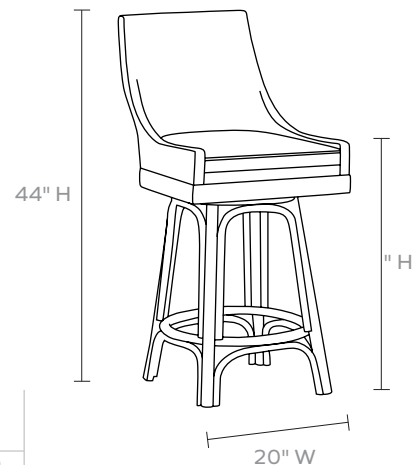

**BUILD IT
YOUR WAY**
EXPLORE OUR
FABRIC OPTIONS

ISLA BAR STOOL

Our new Isla bar and counter stool's sleek wingback frame is casual yet refined in finely woven rattan. Rounded legs and rounded stretchers—both circular and arched—are covered in peeled rattan that adds contrasting texture. A removable upholstered seat cushion, customizable to your liking in one of our luxe fabrics, provides perfect comfort. All in-stock upholstered pieces have a six-week lead time.

MATERIAL

Peeled Rattan

DIMENSIONS

20"W x 23"D x 44"H

Seat Depth: "

Seat Height: "

Cushion height may vary from 1/2 to 1 inch

UPHOLSTERY INFORMATION

WEIGHT

lbs

This item is handcrafted and may show slight variation in size from one piece to another.

In-stock upholstered pieces have a 6 week lead time.

FINISH

Natural

FABRIC WIDTH	FABRIC REPEAT						
	Plain < 1"	1" - 6"	7" - 14"	15" - 20"	21" - 27"	28" - 36"	Full Width Centered
54"	0%	15%	30%	35%	40%	45%	100%