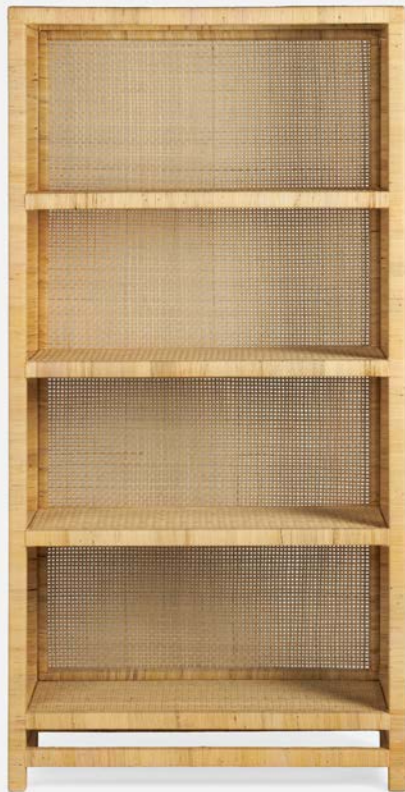

ISLA BOOKCASE

Covered in tightly wrapped peeled rattan, the new Isla bookcase features four wide shelves. Inside, a decorative frame is layered over the bookcase's structural frame to create the illusion of greater depth. A textured, light-filtering back panel of loosely woven rattan offers pattern and contrast.

MATERIAL

Peeled Rattan

DIMENSIONS

36"L x 16"W x 72"H

FREE FLOATING

Free Floating

INTERIOR

4 compartments

WEIGHT

68 lbs

This item is handcrafted and may show slight variation in size from one piece to another.

FINISHES

French Gray

Natural

Smoke