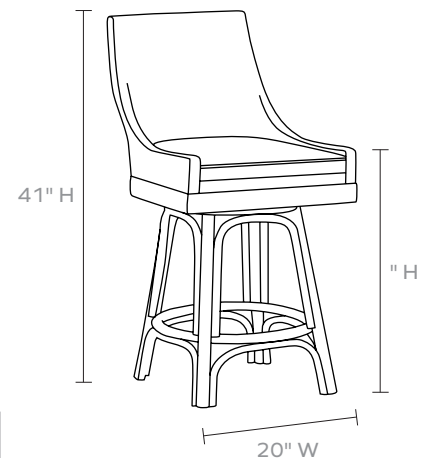

## ISLA COUNTER STOOL

Our new Isla bar and counter stool's sleek wingback frame is casual yet refined in finely woven rattan. Rounded legs and rounded stretchers—both circular and arched—are covered in peeled rattan that adds contrasting texture. A removable upholstered seat cushion, customizable to your liking in one of our luxe fabrics, provides perfect comfort. All in-stock upholstered pieces have a six-week lead time.

**MATERIAL**

Peeled Rattan

**DIMENSIONS**

20"W x 23"D x 41"H

Seat Depth: "

Seat Height: "

*Cushion height may vary from 1/2 to 1 inch*

**UPHOLSTERY INFORMATION**

**WEIGHT**

lbs

*This item is handcrafted and may show slight variation in size from one piece to another.*

*In-stock upholstered pieces have a 6 week lead time.*

**FINISH**

Natural

FABRIC WIDTH	FABRIC REPEAT						
	Plain < 1"	1" - 6"	7" - 14"	15" - 20"	21" - 27"	28" - 36"	Full Width Centered
54"	0%	15%	30%	35%	40%	45%	100%