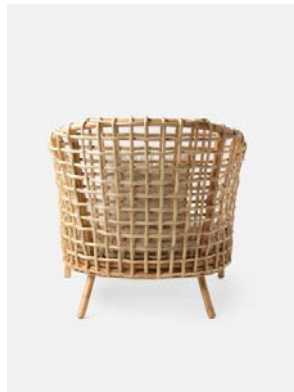

ISMAEL

Mayo split rattan in a large, open-lattice weave along the back and gently sloping arms lightens the solid shape of a traditional barrel chair. Finished with legs densely wrapped in natural rattan and a tightly woven seat.

MATERIAL

Rattan

DIMENSIONS

36"W x 35"D x 38"H

Arm Height: 26.5"

Seat Depth: 26"

Seat Height: 18.5"

Seat Height (without upholstery): 12.5"

Cushion height may vary from 1/2 to 1 inch

WEIGHT

24 lbs

This item is handcrafted and may show slight variation in size from one piece to another.

FINISH

Natural