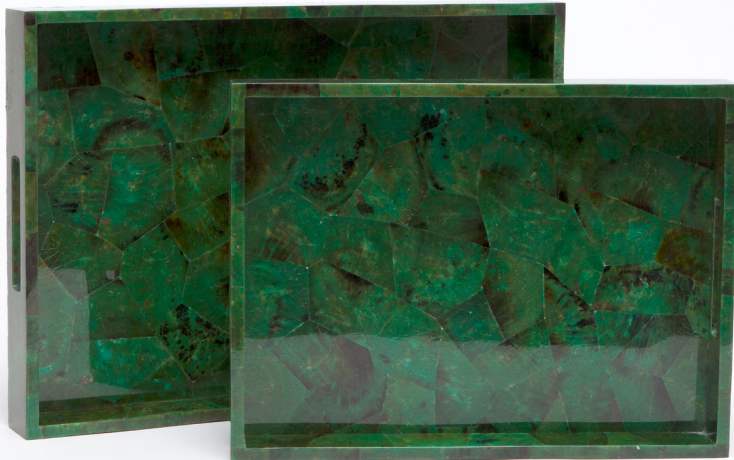

JADE TRAY SET

The polished green tab shell of our Jade tray makes the luxurious look of malachite much more accessible. We like to think of this as the jewel.

MATERIAL

Shell

DIMENSIONS

A. 16"L x 12"W x 2"H

B. 20"L x 14"W x 2"H

SOLD AS

Set of 2

FINISH