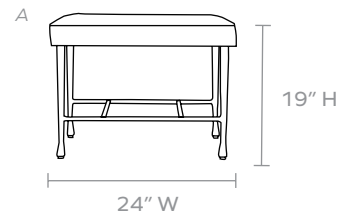

Hair-On-Hide\*

**DIMENSIONS**

- A. 24"W x 18"D x 19"H
- B. 50"W x 18"D x 19"H

**UPHOLSTERY INFORMATION**

Types of Fabric: Can be upholstered with our fabric/leather options\* or COM/COL.

**COM YARDAGE REQUIREMENT**

*In-stock upholstered pieces have a 6 week lead time.*

*\*Natural variation to be expected.*

**BASE FINISHES**

Bronze

Gold

Silver

FABRIC WIDTH	FABRIC REPEAT						
	Plain < 1"	1" - 6"	7" - 14"	15" - 20"	21" - 27"	28" - 36"	Full Width Centered
54"	0%	15%	30%	35%	40%	45%	100%