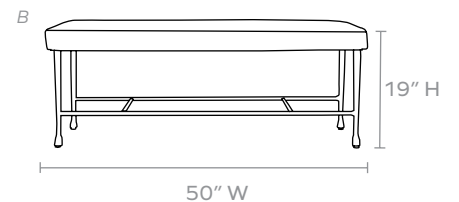

Hair-On-Hide\*

**DIMENSIONS**

- A. 24"W x 18"D x 19"H
- B. 50"W x 18"D x 19"H

**UPHOLSTERY INFORMATION**

Types of Fabric: Can be upholstered with our fabric/leather options\* or COM/COL.

**COM YARDAGE REQUIREMENT**

*In-stock upholstered pieces have a 6 week lead time.*

*\*Natural variation to be expected.*

**BASE FINISHES**

Bronze

Gold

Silver

FABRIC WIDTH	FABRIC REPEAT						
	Plain < 1"	1" - 6"	7" - 14"	15" - 20"	21" - 27"	28" - 36"	Full Width Centered
54"	0%	15%	30%	35%	40%	45%	100%