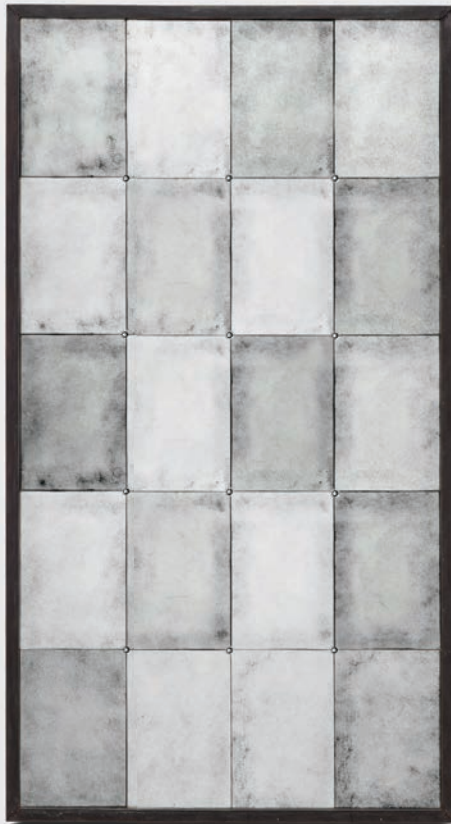

JUDITH

Beveling paired with antiqued mirror panels creates a striking statement, especially when surrounded by our thin zinc border. The play of light off the antiquing and beveling gives the Judith that something special we're always looking for.

MATERIALS

Mirror/Metal

DIMENSIONS

34"W x 62"H

Outer Profile: 1"

REFLECTION AREA

Width: 32"

Height: 60"

HANGING ORIENTATION

Portrait

WEIGHT

85 lbs

MIRROR TYPE

Normal

FINISH

Antiqued/Zinc