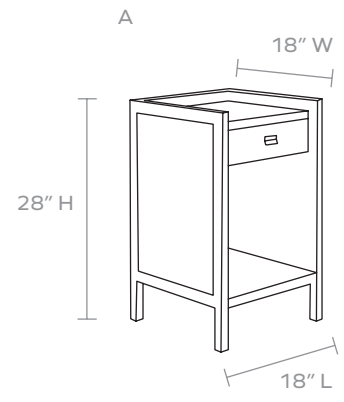

- A. 18"L x 18"W x 28"H
- B. 30"L x 18"W x 28"H

WEIGHT

- A. 51 lbs
- B. 68 lbs

This item is handcrafted and may show slight variation in size from one piece to another.

FINISHES

Black/Walnut

Castor Gray/Walnut