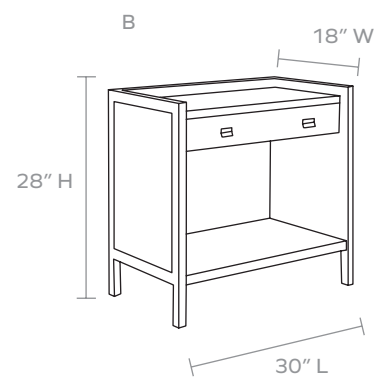

- A. 18"L x 18"W x 28"H
- B. 30"L x 18"W x 28"H

WEIGHT

- A. 51 lbs
- B. 68 lbs

This item is handcrafted and may show slight variation in size from one piece to another.

FINISHES

Black/Walnut

Castor Gray/Walnut