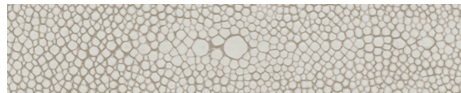

### SHELF FINISHES

Cool Gray Realistic Faux Shagreen

Dark Mushroom Realistic Faux Shagreen

Ivory Realistic Faux Shagreen

Sand Realistic Faux Shagreen

Turquoise Realistic Faux Shagreen

Antiqued/Gold Mirror

Antiqued/Silver Mirror