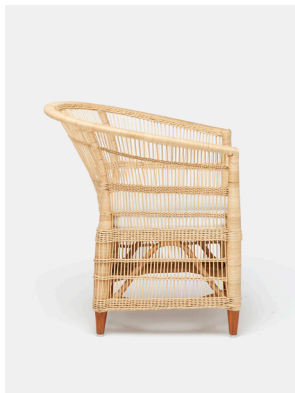

LENNON

A fresh take on a Brighton Pavilion-style wicker chair. Various weaving techniques demonstrate the craft, as well as style, of the Lennon. The diamond weave of the lower back and base adds a geometric element for a graphic contrast. Ideal for a sunroom or enclosed patio.

MATERIAL

Rattan

DIMENSIONS

Overall: 32"W x 28"D x 32"H

Arm Height: 28"

Seat Depth: 22"

Seat Height: 18"

Seat Height (without cushion): 16"

Cushion height may vary from 1/2 to 1 inch

This item is handcrafted and may show slight variation in size from one piece to another.

FINISHES

Gray

Honey